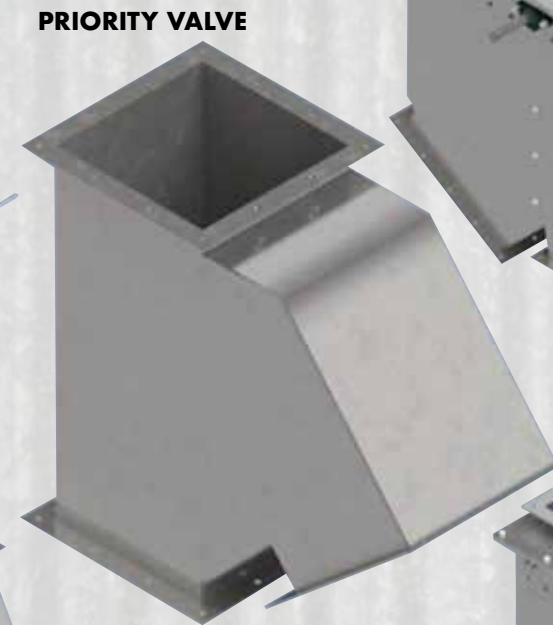

3-WAY GATE VALVE

2-WAY VALVE

PRIORITY VALVE

K-VALVE

K-GATE VALVE

| VALVES | | | | |
|---|---------------------|------------------------|---------------------------------------|----------------------|
| K-Valves | 2-Way Valves | Priority Valves | 3-Way Gate Valves | K-Gate Valves |
| Size | Size | Size | Size | Size |
| 4" | 4" | 6" | 8" | 14" |
| 6" | 6" | 8" | 10" | 16" |
| 8" | 8" | 10" | 12" | 18" |
| 10" | 10" | 12" | 14" | 20" |
| 12" | 12" | 14" | | |
| 14" | 14" | 16" | *Electric kit option available | |
| 16" | 16" | | | |
| * Electric and Air operated option available | | | | |
| * Inlet and Outlet option available | | | | |

K-VALVE

PRIORITY VALVE

3-WAY GATE VALVE

2-WAY VALVE

K-GATE VALVE