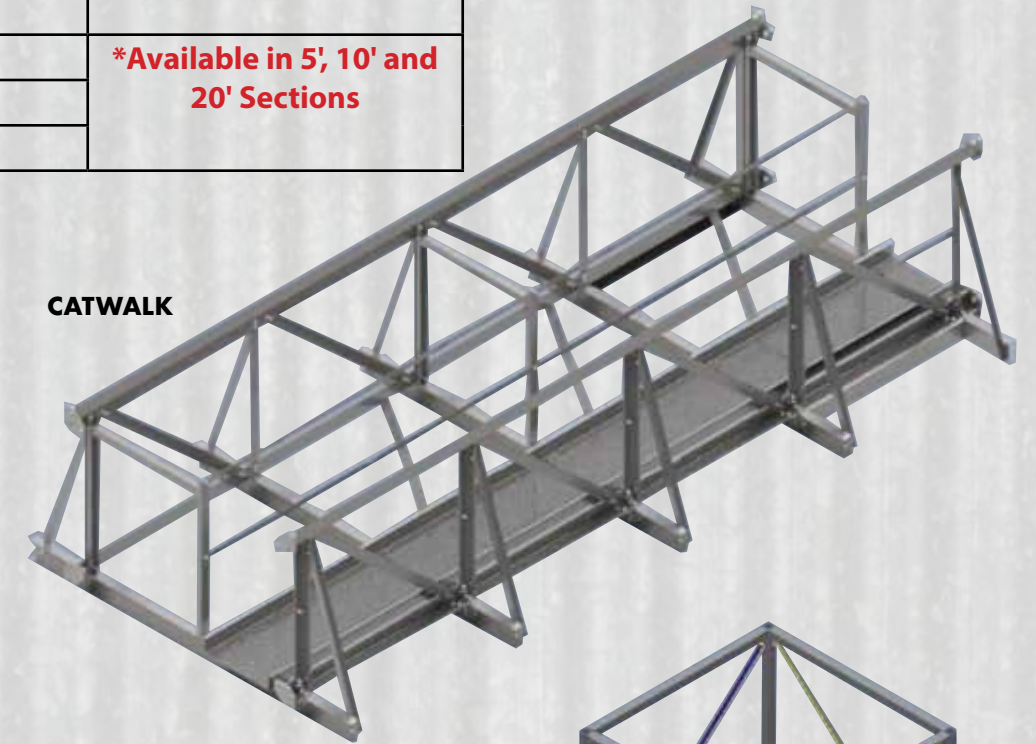

**ELBOW UNLINED**

**ELBOW LINED**

**CATWALKS**

Size	
48" x 84" Galvanized	<b>*Available in 5', 10' and 20' Sections</b>
72" x 48" Galvanized	
72" x 72" Galvanized	

**CATWALK**

**TOWERS**

Size	
24" x 24" Galvanized	<b>* Available in 4' and 8' sections</b>
48" x 48" Galvanized	
24" x 48" Galvanized	