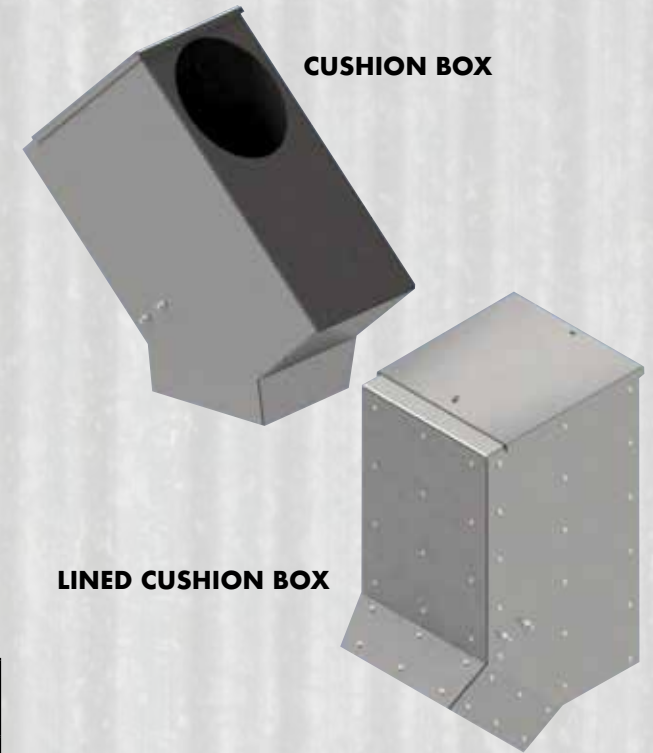

**RD TO RD  
UNLINED**

**RD TO RD  
LINED**

**INLINE RETARDER**

**CUSHION BOX**

**CUSHION BOXES**

Unlined	Lined with Rhino Hyde
Size	Size
6"	10"
8"	12"
10"	14"
12"	16"
	18"
	20"

**INLINE RETARDERS**

Size	Gauge
6"	7ga
8"	7ga
10"	7ga
12"	7ga
14"	7ga
16"	7ga
18"	7ga
20"	7ga

**VERTICAL RETARDERS**

Lined with Rhino Hyde	
Size	
	6"
	8"
	10"
	12"
	14"
	16"
	18"
	20"

**LINED CUSHION BOX**

**INLINE RETARDER**

**LINED VERTICAL RETARDER**

**ELBOWS**

Unlined		Lined with Rhino Hyde	
Size		Size	
4"		6"	
6"		8"	
8"		10"	
10"		12"	
12"		14"	
14"		16"	
16"		18"	
18"		20"	
20"		24"	
24"			
10" Galv			
12" Galv			
16" Galv			