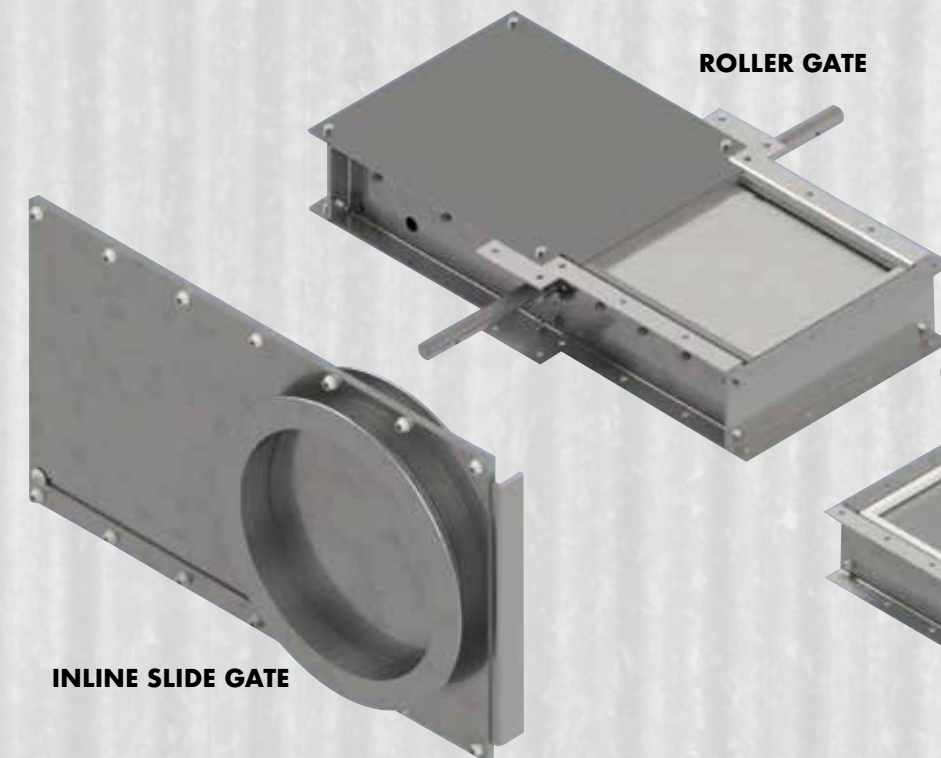

PUSH PULL GATE

INLINE SLIDE GATE

RACK AND PINION OPENER

RACK & PINION ROLLER GATE

GATES			
Rack and Pinion		Inline Slide Gate	Push Pull
Size	Size	Size	Size
6"	12" x 16"	6"	10"
8"	12" x 18"	8"	12"
10"	12" x 24"	10"	20"
12"	12" x 30"	12"	10" x 14"
14"	14" x 18"	14"	12" x 16"
16"	14" x 24"		14" x 18"
18"	14" x 30"		24" x 14"
20"	16" x 14"		
24"	16" x 24"		
30"	16" x 30"		
36"	18" x 14"		
	20" x 10"		
	20" x 30"		
	24" x 12"		
	24" x 36"		
* Electric and Air operated option available			

ROLLER GATE

INLINE SLIDE GATE

R&P GATE ELECTRIC