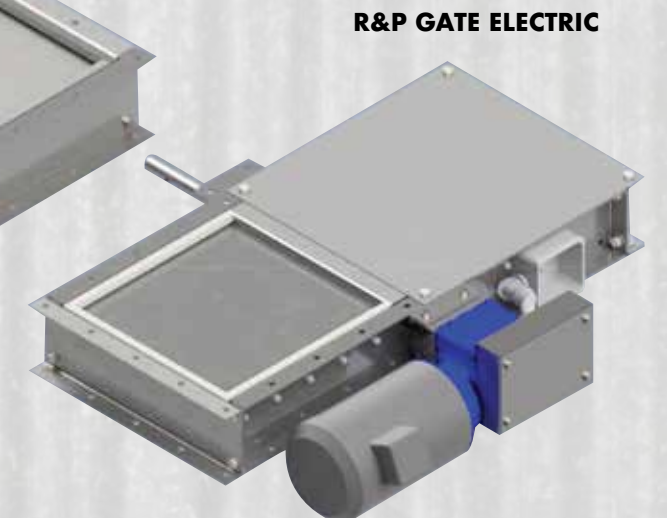

PUSH PULL GATE

INLINE SLIDE GATE

RACK AND PINION OPENER

RACK & PINION ROLLER GATE

GATES			
Rack and Pinion		Inline Slide Gate	Push Pull
Size	Size	Size	Size
6"	12" x 16"	6"	10"
8"	12" x 18"	8"	12"
10"	12" x 24"	10"	20"
12"	12" x 30"	12"	10" x 14"
14"	14" x 18"	14"	12" x 16"
16"	14" x 24"		14" x 18"
18"	14" x 30"		24" x 14"
20"	16" x 14"		
24"	16" x 24"		
30"	16" x 30"		
36"	18" x 14"		
	20" x 10"		
	20" x 30"		
	24" x 12"		
	24" x 36"		
* Electric and Air operated option available			

ROLLER GATE

INLINE SLIDE GATE

R&P GATE ELECTRIC