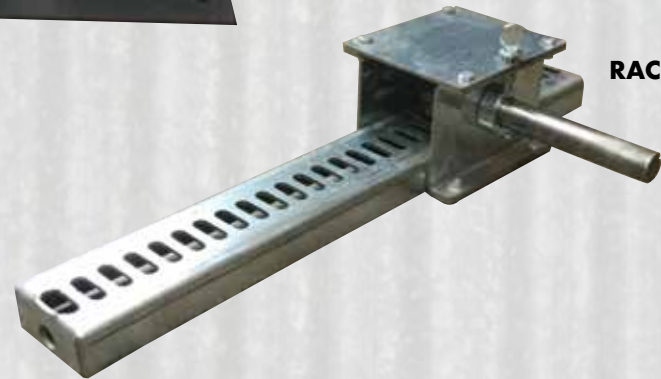

PUSH PULL GATE

INLINE SLIDE GATE

RACK AND PINION OPENER

RACK & PINION ROLLER GATE

GATES			
Rack and Pinion		Inline Slide Gate	Push Pull
Size	Size	Size	Size
6"	12" x 16"	6"	10"
8"	12" x 18"	8"	12"
10"	12" x 24"	10"	20"
12"	12" x 30"	12"	10" x 14"
14"	14" x 18"	14"	12" x 16"
16"	14" x 24"		14" x 18"
18"	14" x 30"		24" x 14"
20"	16" x 14"		
24"	16" x 24"		
30"	16" x 30"		
36"	18" x 14"		
	20" x 10"		
	20" x 30"		
	24" x 12"		
	24" x 36"		
* Electric and Air operated option available			

ROLLER GATE

INLINE SLIDE GATE

R&P GATE ELECTRIC