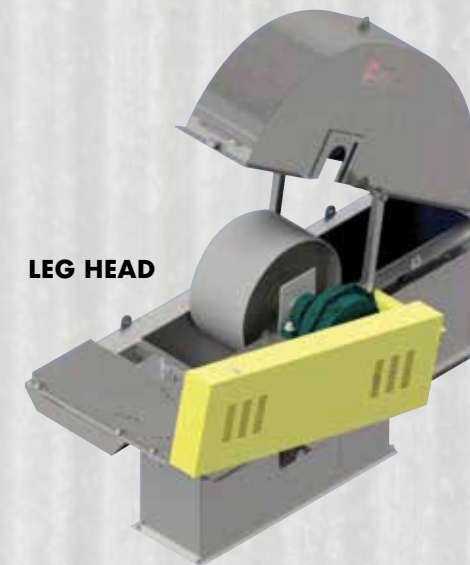

**LEG TRUNKING**

**LEG HEAD**

**LEG BOOT**

<b>LEGS</b>			
<b>SIZE</b>	<b>BUSHEL CAPACITY (PER HOUR)</b>	<b>TRUNKING SIZE &amp; GA</b>	<b>PULLEY DIAMETER</b>
L1015	1,500	12" X 26" X 12GA	10"
L1615	1,500	10" X 13" X 12GA	16"
L1635	3,500	10" X 13" X 12GA	16"
L2435	3,500	10" X 13" X 12GA	24"
L2450	5,000	10" X 13" X 12GA	24"
L3050	5,000	10" X 13" X 12GA	30"
L3080	8,000	14" X 18" X 12GA	30"
L36100	10,000	14" X 18" X 12GA	36"
L36150	15,000	14" X 24-1/2" X 12GA	36"
L48200	20,000	14" X 24-1/2" X 12GA	48"

**LEG HEAD**

**3080 LEG  
WITH PLATFORM**

**LEG BOOT**

**LEG TRUNKING**