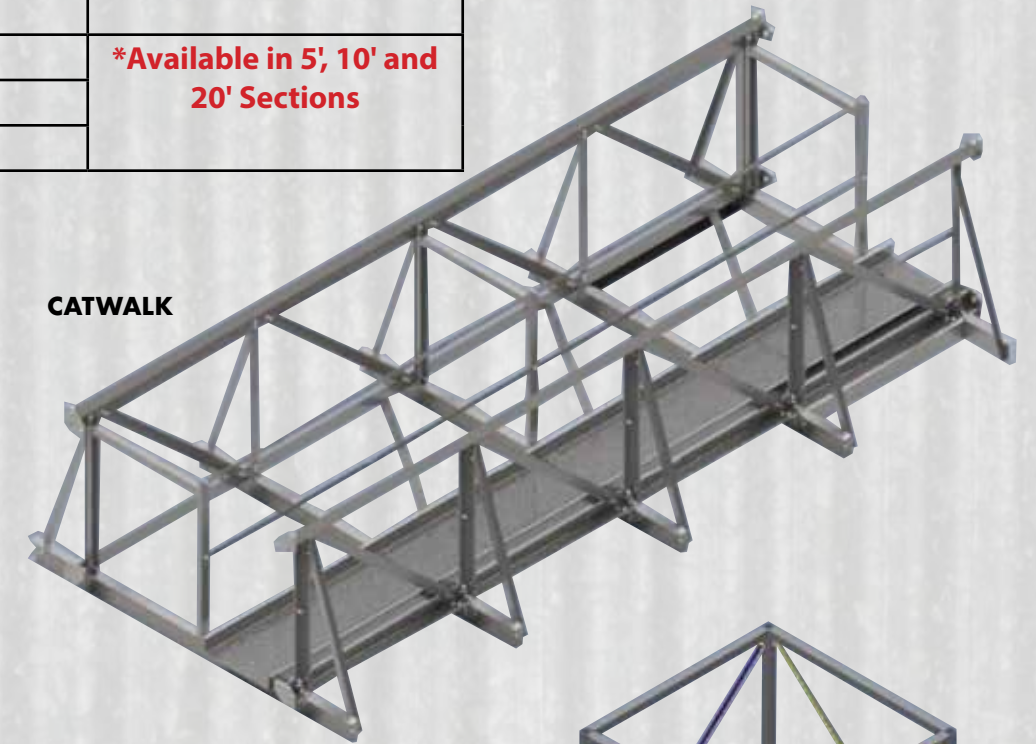

ELBOWS

Unlined		Lined with Rhino Hyde	
Size		Size	
4"		6"	
6"		8"	
8"		10"	
10"		12"	
12"		14"	
14"		16"	
16"		18"	
18"		20"	
20"		24"	
24"			
10" Galv			
12" Galv			
16" Galv			

ELBOW UNLINED

ELBOW LINED

CATWALKS

Size	
48" x 84" Galvanized	*Available in 5', 10' and 20' Sections
72" x 48" Galvanized	
72" x 72" Galvanized	

CATWALK

TOWERS

Size	
24" x 24" Galvanized	* Available in 4' and 8' sections
48" x 48" Galvanized	
24" x 48" Galvanized	